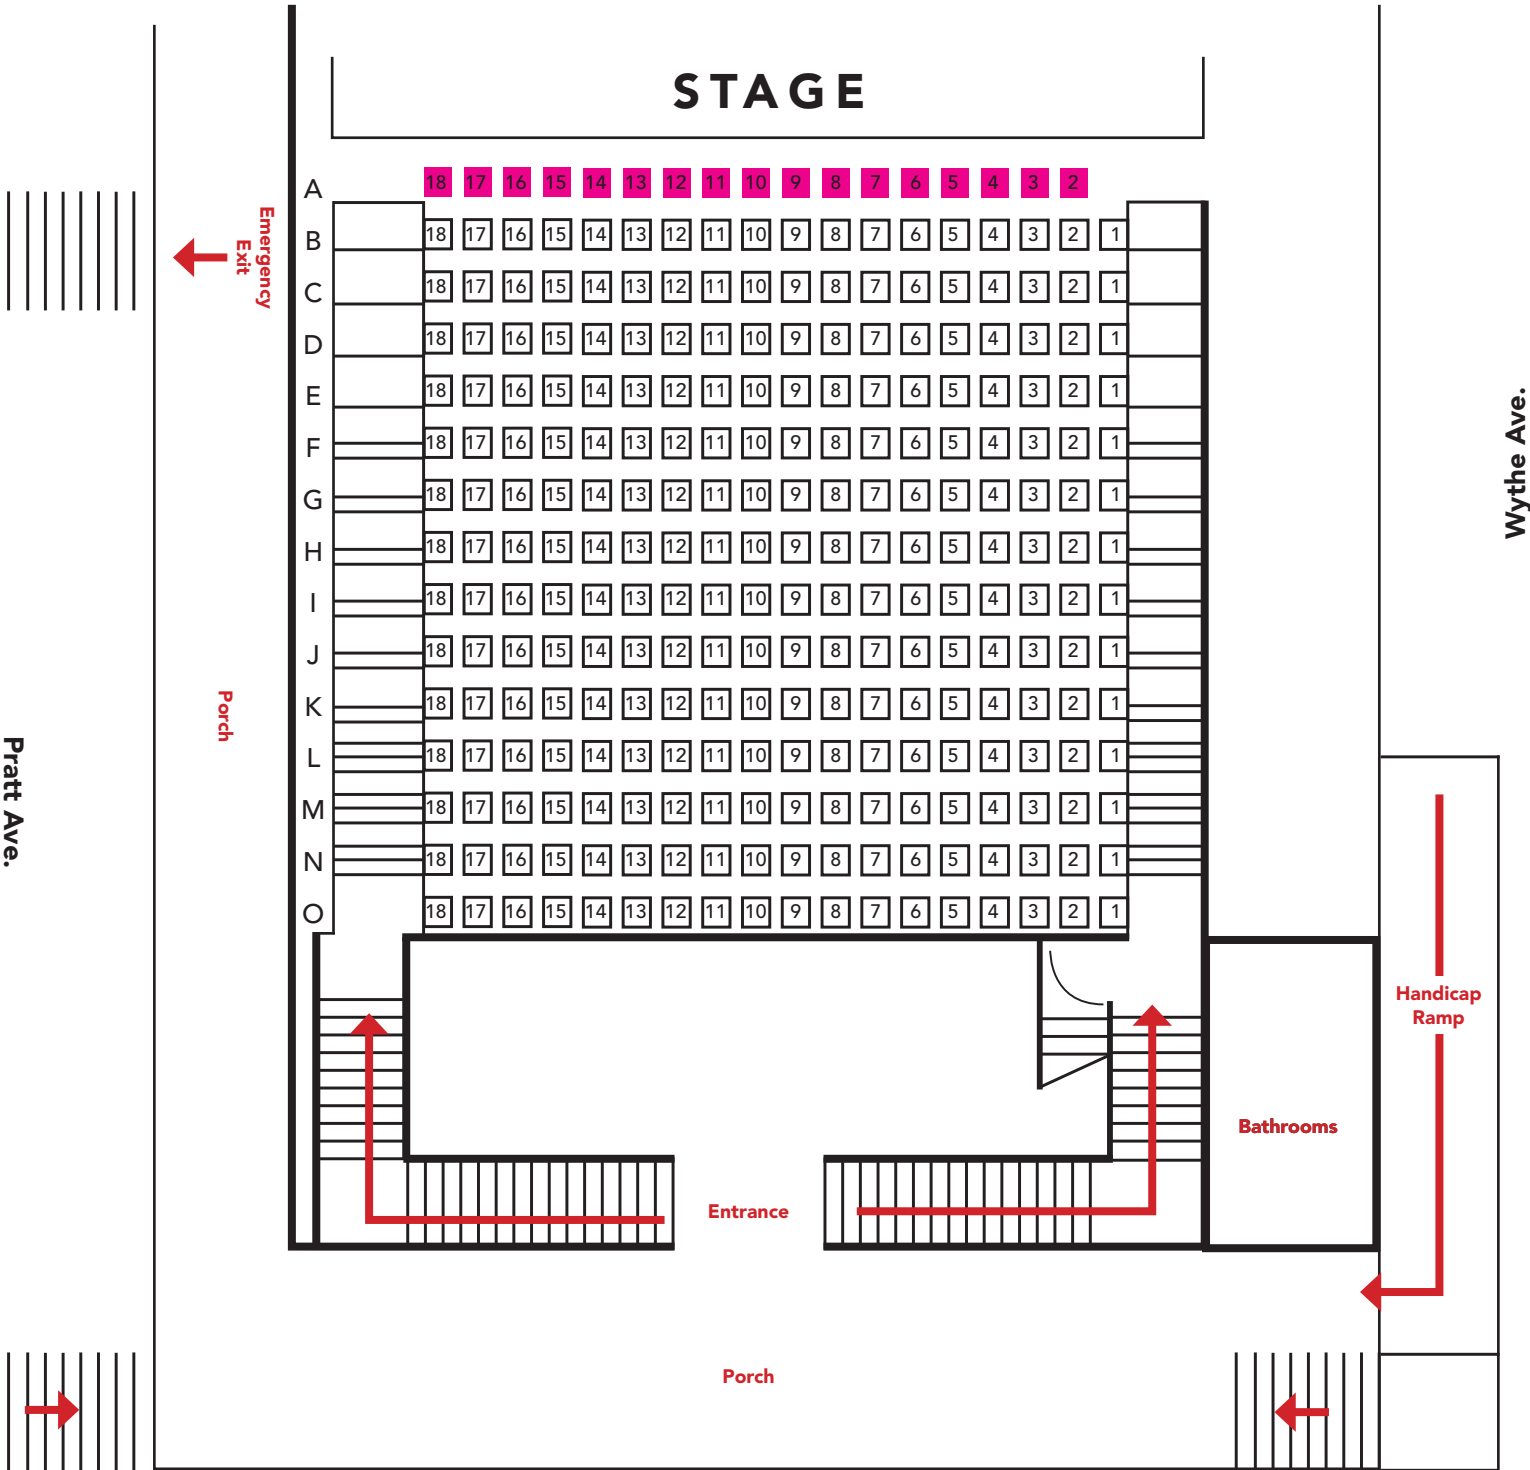

STAGE

BRATTON THEATER

269 Seats

Handicap Accessible Seating
A1-A18

Ticket
Kiosk

2015
Not to scale

Chautauqua Theater Company Productions

The Christians by Lucas Hnath