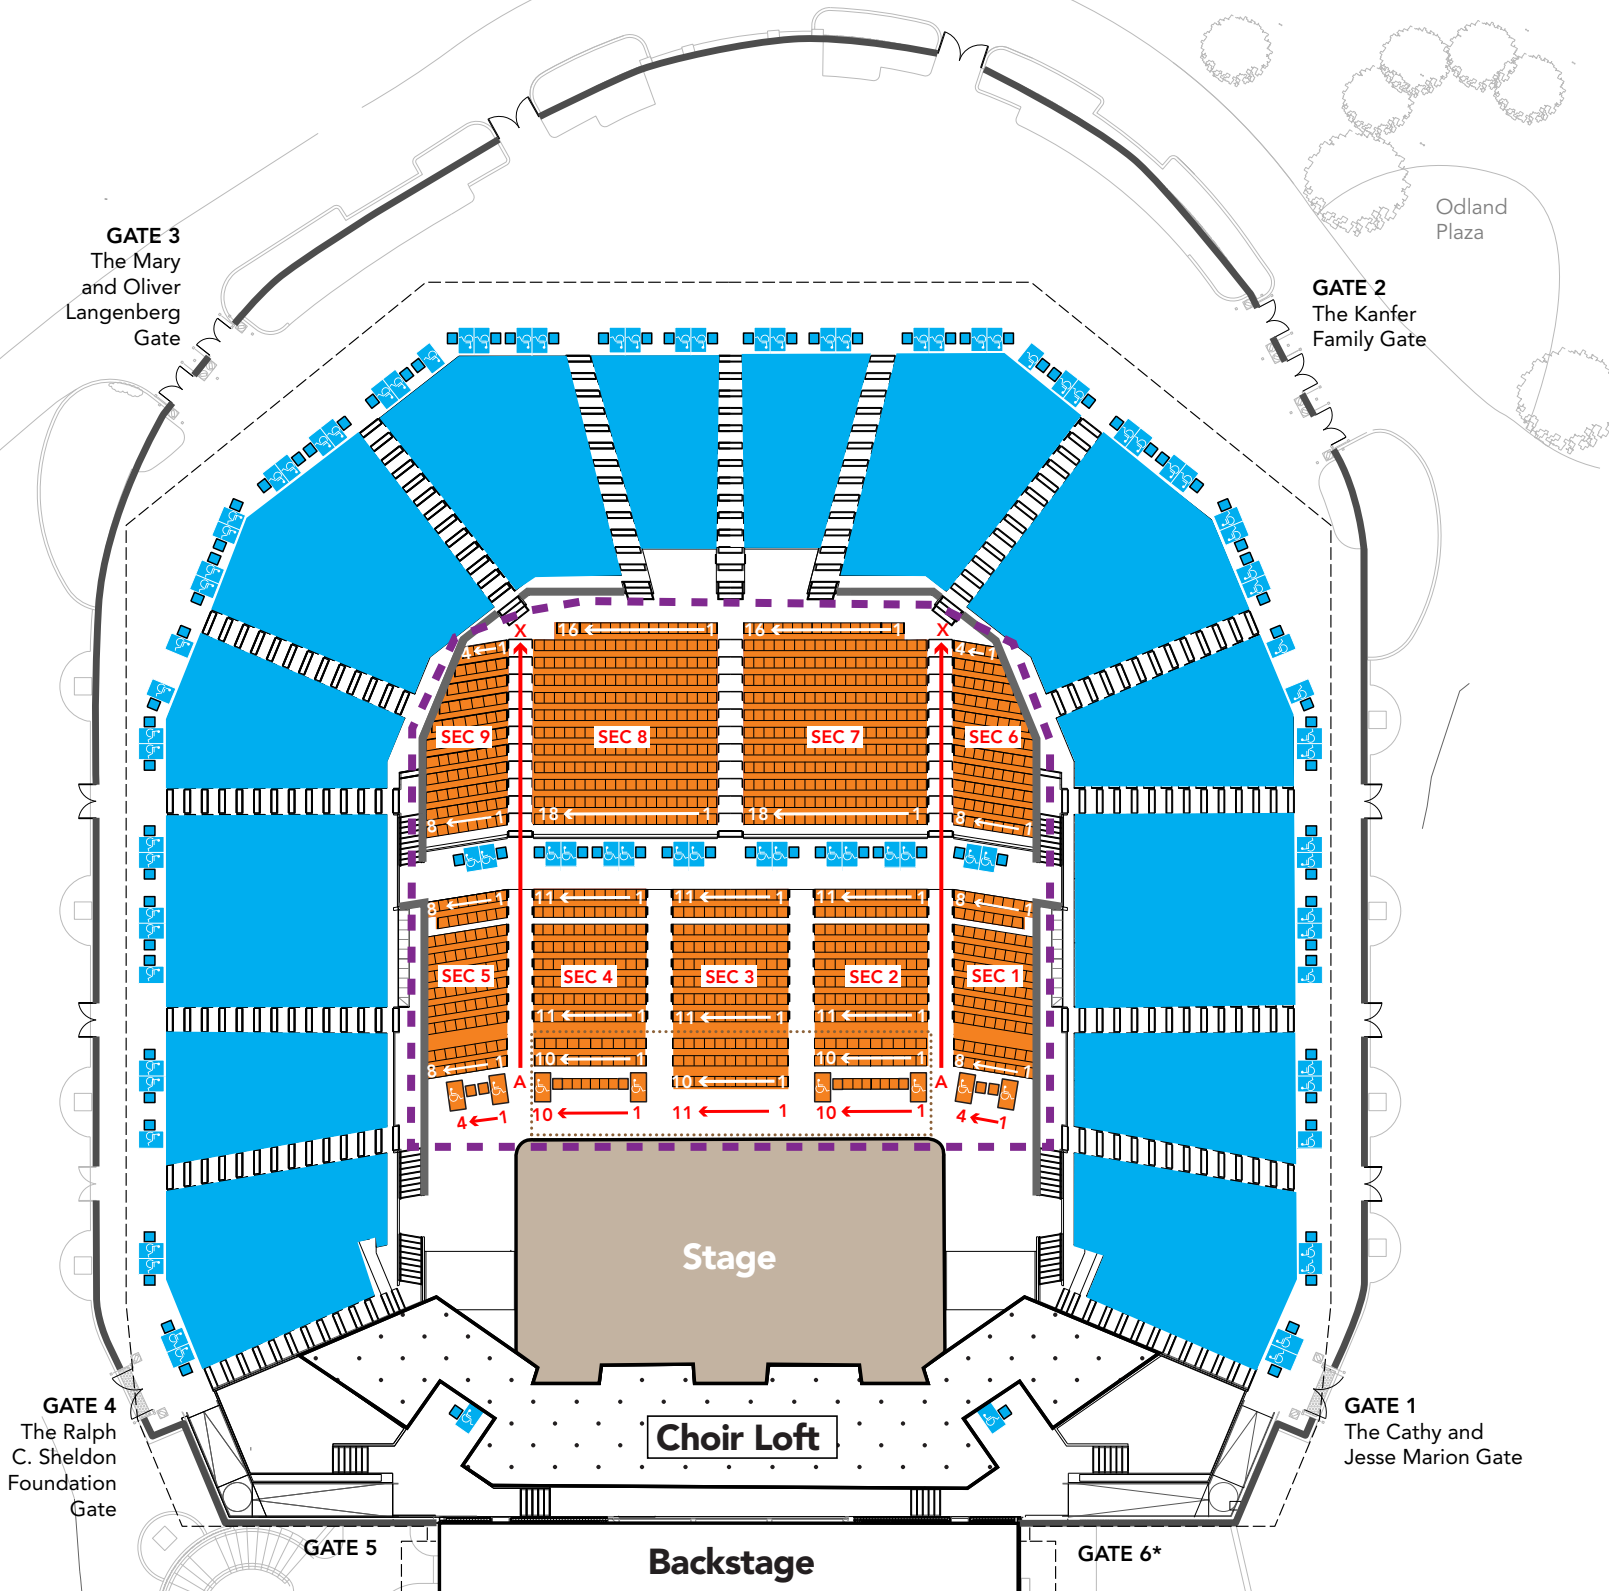

CHAUTAUQUA AMPHITHEATER SEATING CHART

- General Admission**
(access via event ticket or valid Chautauqua Institution gate pass)
- Preferred Assigned**
(access via Preferred event ticket or add-on to valid Chautauqua Institution gate pass)
- Preferred General**
- Choir Loft: General Admission seating.**
Availability varies by event

----- Roof Line * Entry via this gate varies by event

*Preferred seating areas are variable based on event.
Preferred seating may not be offered for all Amphitheater events.*

SUBJECT TO CHANGE

CHAUTAUQUA AMPHITHEATER SEATING CHART

Detailed Chart — Preferred Seating

Preferred Assigned and **Preferred General** seating areas are variable based on the event. Access via Preferred event ticket or add-on to valid Chautauqua Institution gate pass.

- General Admission: Seating and Standing Room are unassigned on a first-come basis.
- ♿ General Admission ADA and companion seating
- Preferred Assigned: Pricing may vary based on seat location. Assigned and held for the duration of the event.
- ♿ Preferred Assigned ADA and companion seating
- Preferred General (for select events): Unassigned on a first-come basis; converts to General Admission seating at the start of the event.
- Orchestra pit/stage extension