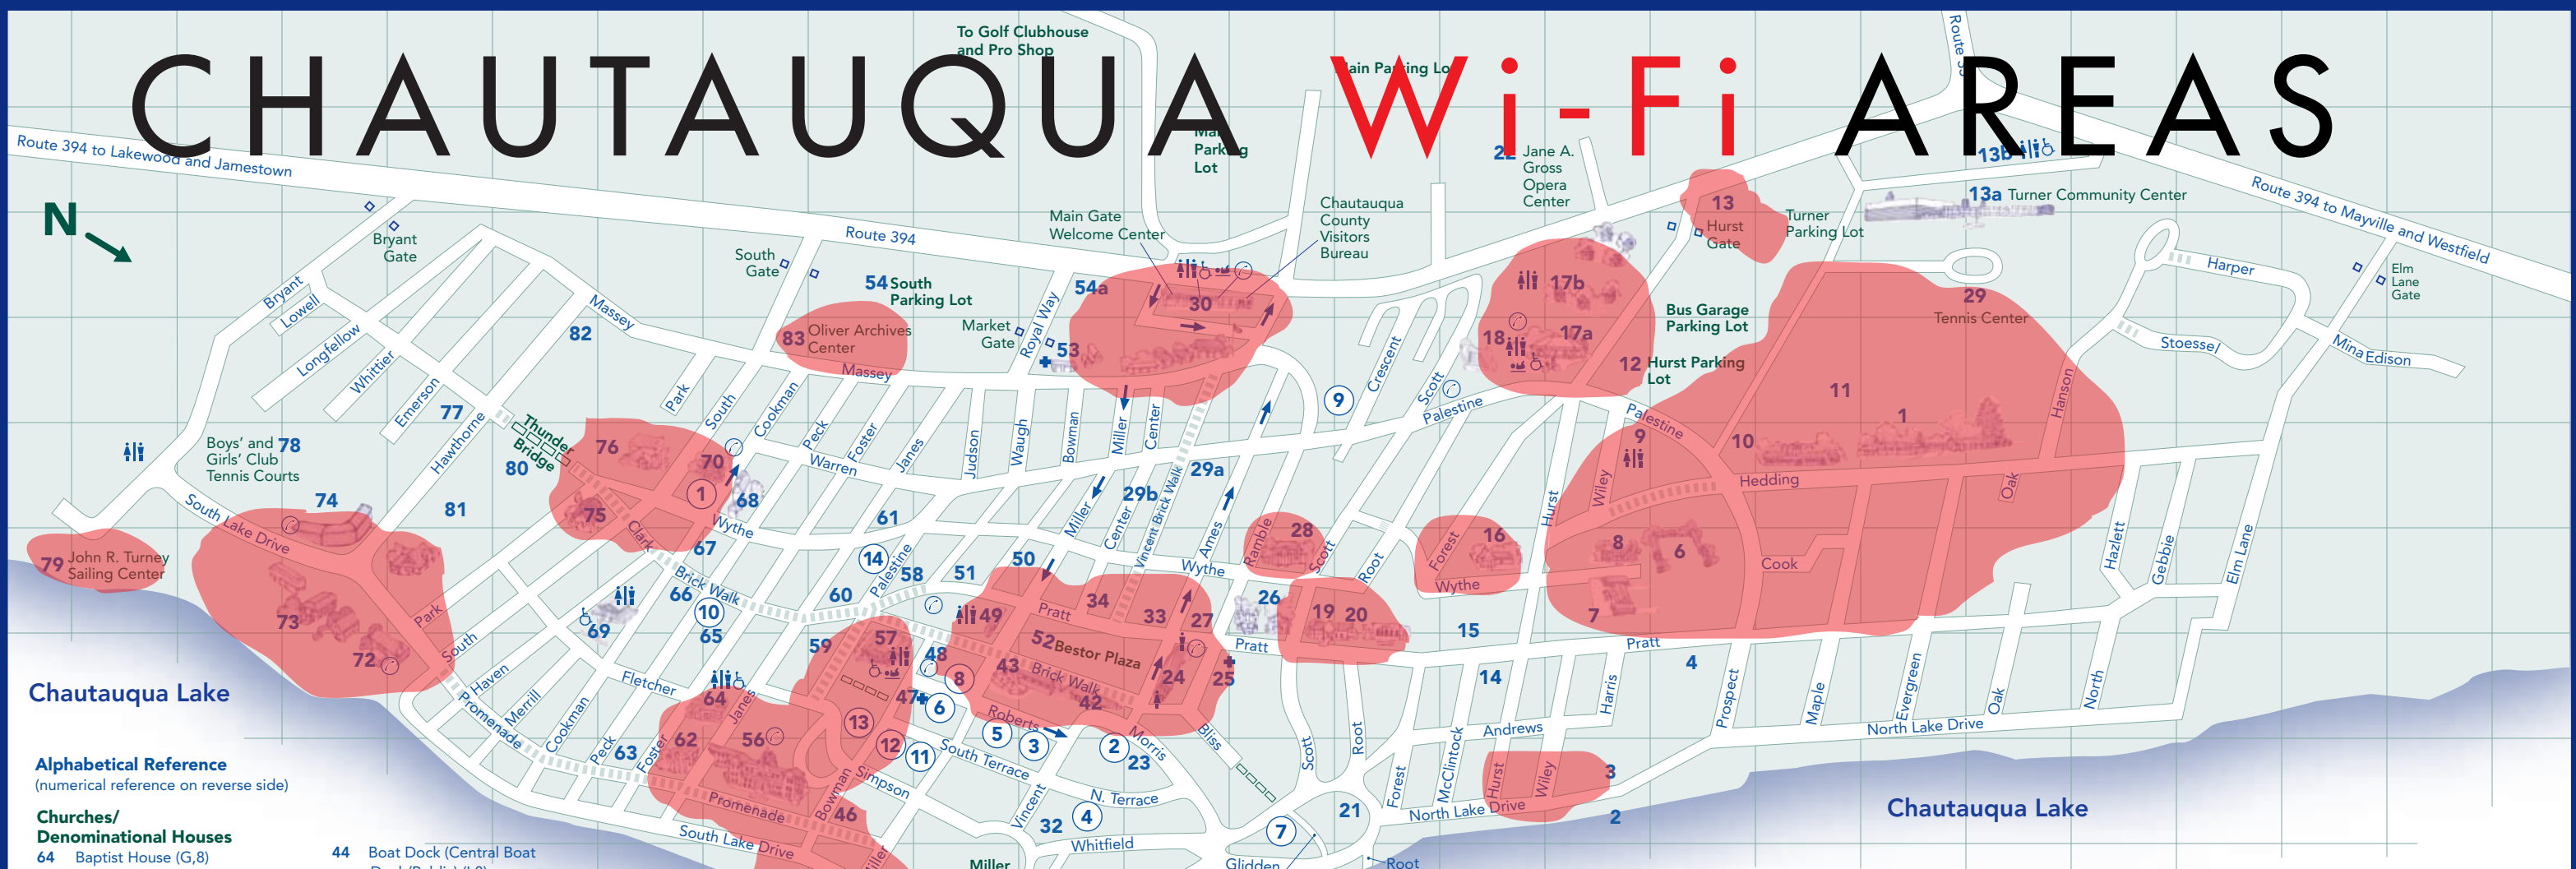

# CHAUTAQUA Wi-Fi AREAS

## Alphabetical Reference

(numerical reference on reverse side)

### Restaurants

- 56 Athenaeum Hotel (H,8)
- 33 Food for Thought (F,12)
- 54a Tasty Acres at Chautauqua (C,11)
- 33 Refectory (G,10)
- 23 Tally Ho (H,12)

### Inns/Guest Houses

- 1 Alumni Hall (E,8)
- 2 Ashland (H,11)
- 3 The Cambridge (H,11)
- 4 Chautauqua Inn (H,11)
- 5 The Cooper (G,10)
- 6 Englewood Guest House (G,10)
- 7 The Gleason Hotel (H,13)
- 8 Rose Cottage (G,10)
- 9 Rosewood Cottage (D,14)
- 10 Summer House Inn (F,8)
- 11 South Terrace Condo (H,10)
- 12 The Vera (H,9)
- 13 Wind Rush (G,9)
- 14 The Spencer Hotel (F,9)