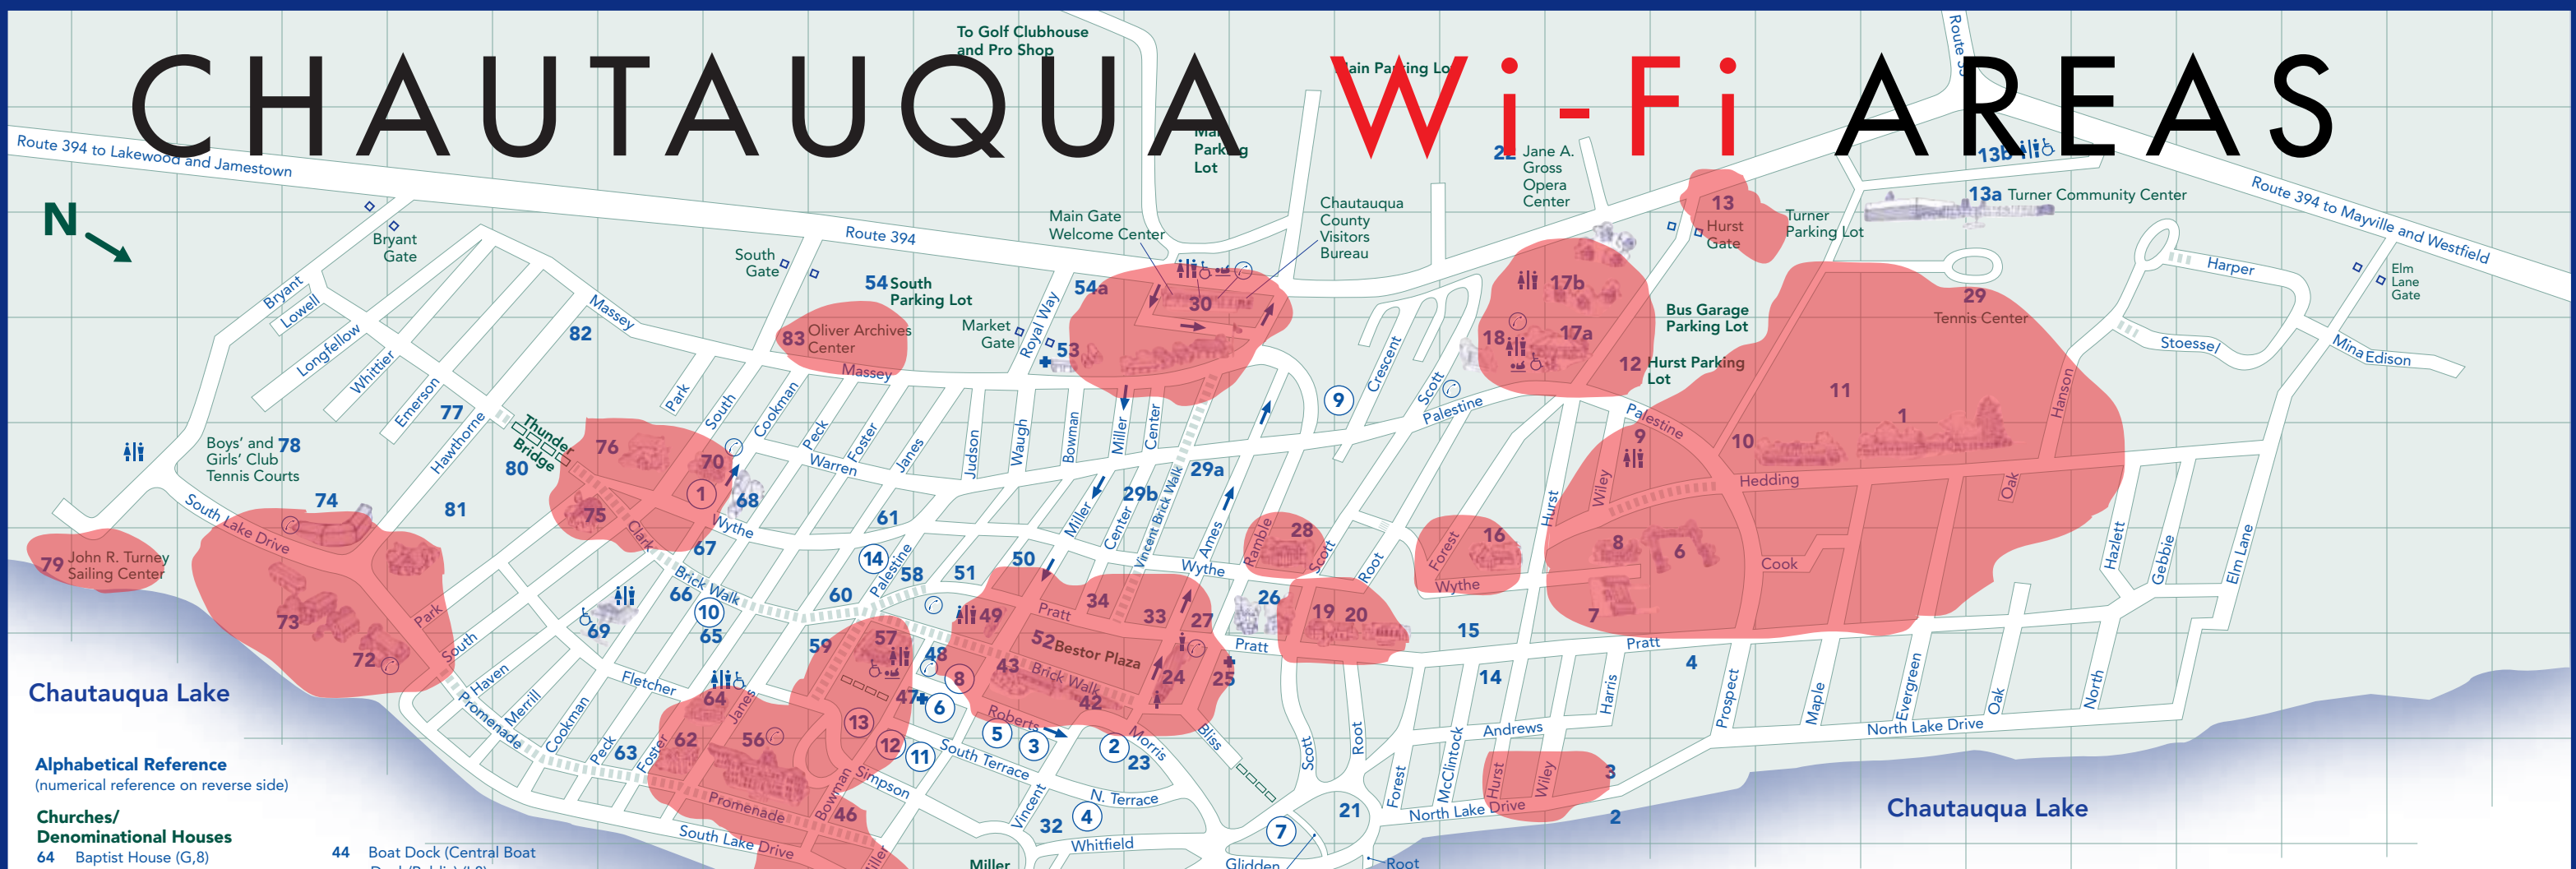

CHAUTAQUA Wi-Fi AREAS

Alphabetical Reference
(numerical reference on reverse side)

Churches/ Denominational Houses

- 64 Baptist House (G,8)
- 58 Catholic House (F,9)
- 34 Christian Science Headquarters & Church (F,11)
- 60 Disciples of Christ Greybiel House (F,9)
- 60 Disciples of Christ Headquarters (F,9)
- 75 Episcopal Chapel of the Good Shepherd (E,6)
- 65 Episcopal House (G,8)
- 77 Fenton Memorial Deaconess Home (D,5)
- 26 Hurlbut Church (F,13)
- 47 Mayflower (UCC) (G,10)
- 47 Ministers' Union (G,10)
- 59 Presbyterian House (G,9)
- 48 United Church of Christ Headquarters Center (G,10)
- 50 United Church of Christ Reformed Church House (F,11)
- 51 United Methodist House (F,10)
- 63 United Methodist Missionary Home (H,7)
- 15 Vanderbeck Chapel /Int'l. Order of King's Daughters & Sons (G,15)

Restaurants

- 56 Athenaeum Hotel (H,8)
- 33 Food for Thought (F,12)
- 54a Tasty Acres at Chautauqua (C,11)
- 33 Season Ticket at the St. Elmo (F,12)
- 43 Refectory (G,10)
- 23 Tally Ho (H,12)

Rest Rooms (Public)

Inns/Guest Houses

- 1 Alumni Hall (E,8)
- 2 Ashland (H,11)
- 3 The Cambridge (H,11)
- 4 Chautauqua Inn (H,11)
- 5 The Cooper (G,10)
- 6 Englewood Guest House (G,10)
- 7 The Gleason Hotel (H,13)
- 8 Rose Cottage (G,10)
- 9 Rosewood Cottage (D,14)
- 10 Summer House Inn (F,8)
- 11 South Terrace Condo (H,10)
- 12 The Vera (H,9)
- 13 Wind Rush (G,9)
- 14 The Spencer Hotel (F,9)