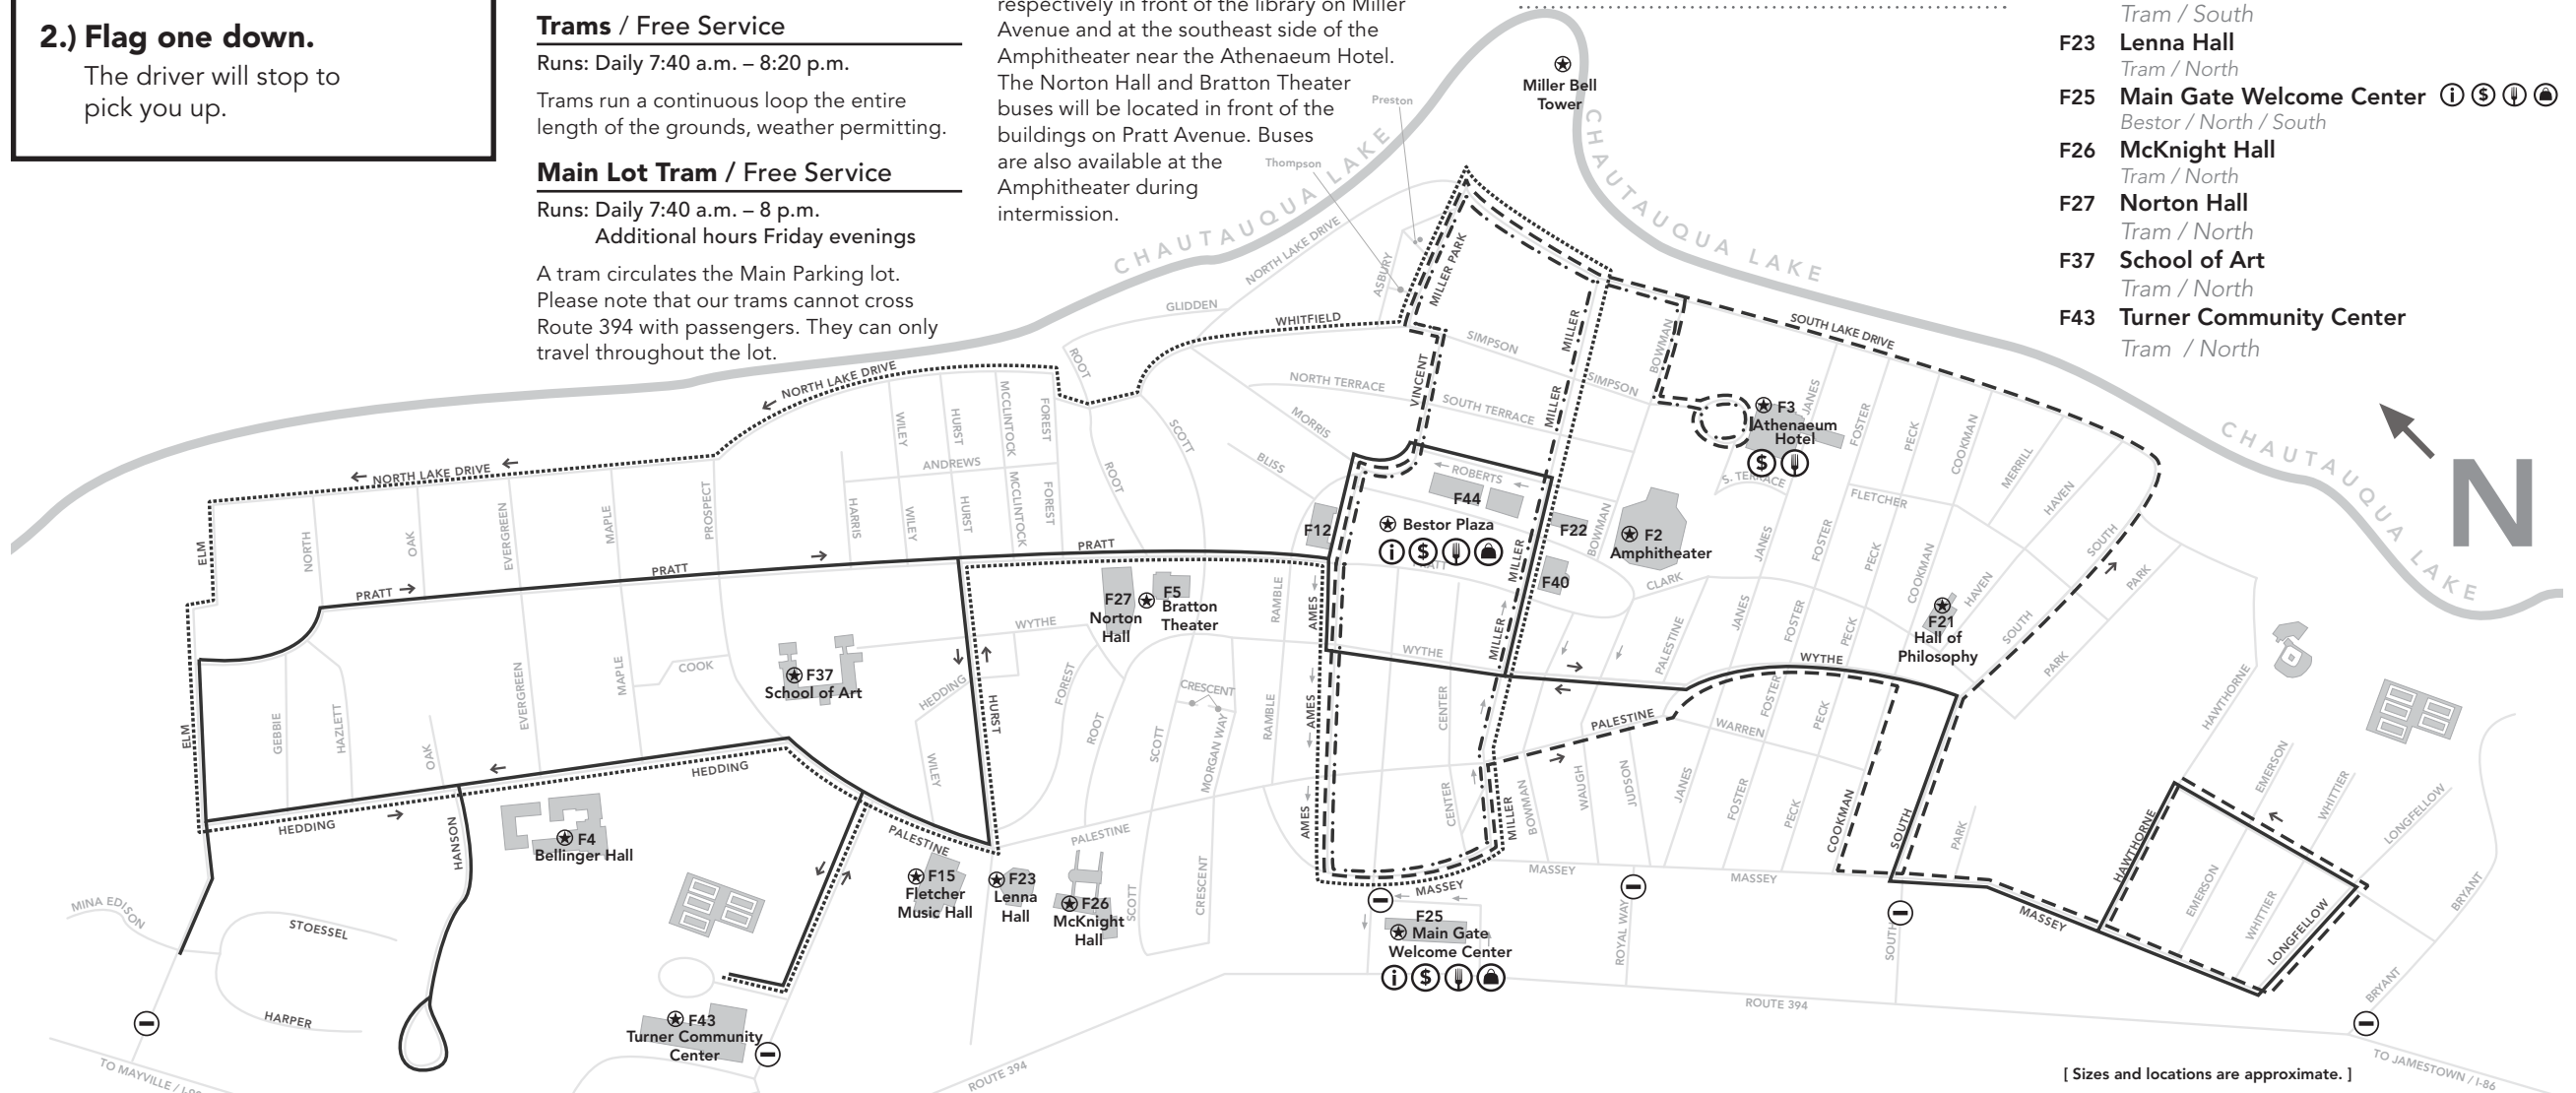

Tours of the Chautauqua Institution grounds leave from the Main Gate.

Trams / Free Service

Runs: Daily 7:40 a.m. – 8:20 p.m.
 Trams run a continuous loop the entire length of the grounds, weather permitting.

Main Lot Tram / Free Service

Runs: Daily 7:40 a.m. – 8 p.m.
 Additional hours Friday evenings

A tram circulates the Main Parking lot. Please note that our trams cannot cross Route 394 with passengers. They can only travel throughout the lot.

Buses / Free Service

Runs: Daily 7:40 a.m. – 8 p.m. (approximate)
 20-minute continuous loop
 Additional hours following evening programs

Buses will be available at the Amphitheater, Bratton Theater and Norton Hall following evening programs. Amphitheater buses for North and South routes are located respectively in front of the library on Miller Avenue and at the southeast side of the Amphitheater near the Athenaeum Hotel. The Norton Hall and Bratton Theater buses will be located in front of the buildings on Pratt Avenue. Buses are also available at the Amphitheater during intermission.

Points of Interest

- Bestor Plaza**
- F12 Colonnade** (ATM)
Route(s): Tram / Bestor / North / South
- F22 Hultquist Center**
Tram / Bestor / North
- F40 Smith Memorial Library**
Tram / Bestor / North
- F44 Visitors Center** (Information)
Tram / Bestor / North / South
- F2 Amphitheater** (Shops / Services)
Route(s): Tram / Bestor / North
- F3 Athenaeum Hotel** (ATM) (Information)
Bestor / South
- F4 Bellinger Hall** (Information)
Tram / North
- F5 Bratton Theater**
Tram / North
- F15 Fletcher Music Hall**
Tram / North
- F21 Hall of Philosophy**
Tram / South
- F23 Lenna Hall**
Tram / North
- F25 Main Gate Welcome Center** (Information) (ATM) (Information) (Shops / Services)
Bestor / North / South
- F26 McKnight Hall**
Tram / North
- F27 Norton Hall**
Tram / North
- F37 School of Art**
Tram / North
- F43 Turner Community Center**
Tram / North